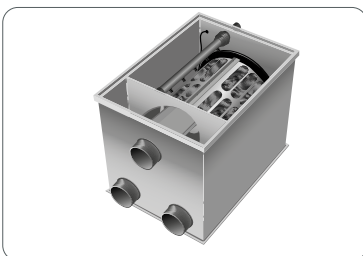

Model	Lamp	Fitting	Art. Lamp	Quarts
Koi Pro Drum 30000 UVC	KoiPro Combi Drum UV lamp 40 Watt HO	Module UVC T5	N6050125	N6050135